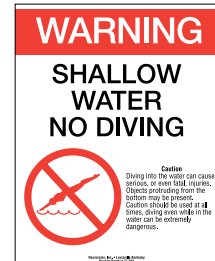

NO DIVING
For shallow pools.
CW-989 18" x 24"
$31.50