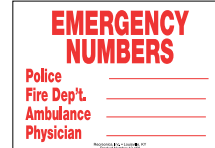

EMERGENCY NUMBERS
CW-150 18" x 12"
$14.25