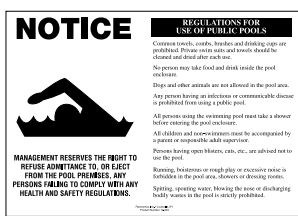

PUBLIC POOL RULES
CW-203 18" x 24"
$14.50