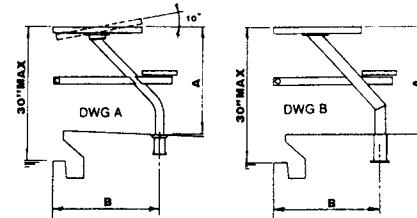

Track Start Quickset (Full Height)

Track start top (24"x32"D) mounted to a single-leg quickset stainless steel pedestal. Pedestal powder coating available in variety of colors. Up to 30" above water. **Spec. Sheet --**

| | Each | 6+ |
|----------|-----------|-----------|
| Quickset | \$2310.80 | \$2176.45 |

Varsity Long Reach Model (Low Height)

Accommodates NFSHSA 18" ruling. For deck level pools with wide overflow gutter system.

Spec. Sheet Paraflyte 10.65

Spec. Sheet Quickset 10.67

| | Each | 6+ |
|--------------------|-----------|-----------|
| Paraflyte Quickset | \$1958.80 | \$1844.90 |
| Quickset | \$2017.45 | \$1900.15 |

Long Reach Model (Full Height)

For deck level pools with wide overflow gutter systems. Up to 30" above water. Note: Paraflyte and Quickset styles have different configurations.

Spec. Sheet 10.53

| | Each | 6+ |
|--------------------|-----------|-----------|
| Paraflyte Quickset | \$2196.70 | \$2069.00 |
| Quickset | \$2020.70 | \$1903.25 |