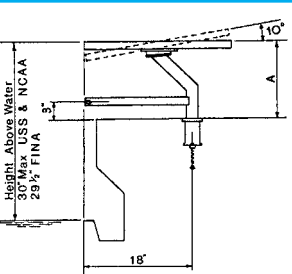

Shortee Model (Low Height)

For pools where the distance from deck to water exceeds 12". Design is similar to the Standard Model (Dwgs. A & B) without step and a B dimension of 18".

Spec. Sheet 10.57

	Each	6+
Paraflyte Quickset	$1499.25	$1412.05
Quickset	$1737.15	$1636.15