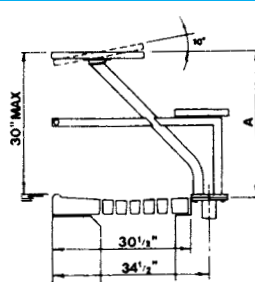

Long Reach Model (Full Height)

For deck level pools with wide overflow gutter systems. Up to 30" above water. Note: Paraflyte and Quickset styles have different configurations.

Spec. Sheet 10.53

	Each	6+
Paraflyte Quickset	$2196.70	$2069.00
Quickset	$2020.70	$1903.25