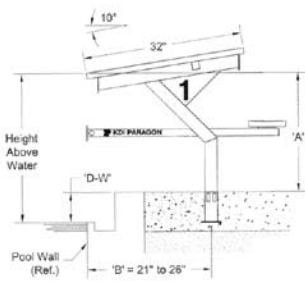

Track Start Quickset (Full Height)

Track start top (24"x32"D) mounted to a single-leg quickset stainless steel pedestal. Pedestal powder coating available in variety of colors. Up to 30" above water. **Spec. Sheet --**

| | Each | 6+ |
|----------|-----------|-----------|
| Quickset | \$2310.80 | \$2176.45 |

Varsity Long Reach Model (Low Height)

Accommodates NFSHSA 18" ruling. For deck level pools with wide overflow gutter system.