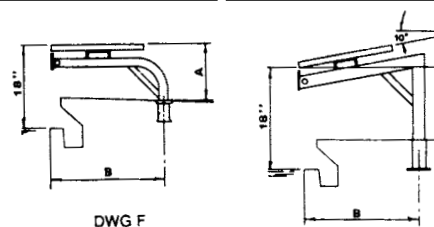

Varsity Standard Model (Low Height)

Designed to accommodate the ruling by NFSHSA where the take-off height is 18" above water. Fits most pools except those with unusual features.

Spec. Sheet P/F 10.61, Spec. Sheet Q/S 10.63

	Each	6+
Paraflyte Quickset	$1541.60	$1452.00
Quickset	$1629.60	$1534.85