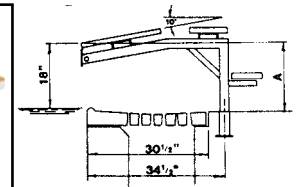

Track Start Quickset (Full Height)

Track start top (24"x32"D) mounted to a single-leg quickset stainless steel pedestal. Pedestal powder coating available in variety of colors. Up to 30" above water. **Spec. Sheet --**

| | Each | 6+ |
|----------|-----------|-----------|
| Quickset | \$2310.80 | \$2176.45 |

Varsity Long Reach Model (Low Height)

Accommodates NFSHSA 18" ruling. For deck level pools with wide overflow gutter system.