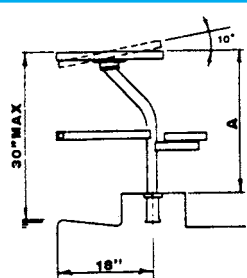

For deck level pools with wide overflow gutter systems. Up to 30" above water. Note: Paraflyte and Quickset styles have different configurations.

Spec. Sheet 10.53

| | Each | 6+ |
|--------------------|-----------|-----------|
| Paraflyte Quickset | \$2196.70 | \$2069.00 |
| Quickset | \$2020.70 | \$1903.25 |

Standard Model (Full Height)

Fits most pools except those with unusual features. Up to 30" above water.

Spec. Sheet 10.51

| | Each | 6+ |
|--------------------|-----------|-----------|
| Paraflyte Quickset | \$1812.15 | \$1706.75 |
| Quickset | \$2004.40 | \$1887.90 |