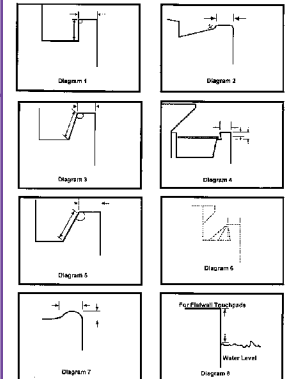

Regular Touchpads

AquaGrip touchpads are constructed of a tough plastic backbone, the same design that all CTS touchpads have used for over twenty years. They respond to a touch that's remarkably light - but provide a push-off that's thoroughly firm. The patented AquaGrip texture is the best starting and turning surface available yet is gentle on swimmers' hands and feet. Brackets with Velcro® attachments make set-up easy. Choose from several standard sizes or order custom sizes to meet your needs.

- Internal full face switch
- Top edge on gutter mount touchpads
- AquaGrip non-skid surface
- All plastic construction
- Includes 10 ft. cable with molded connector
- Less than 5VDC on deck power required (electronically isolated at the timer)

PROFILE GUTTER DIAGRAM

When ordering touchpads, select the diagram that best depicts your pool gutter. Call for details!

TP-60	60" Regular surface	\$700.00
TP-60G	60" AquaGrip surface	725.00
TP-78	78" Regular surface	800.00
TP-78G	78" AquaGrip surface	825.00