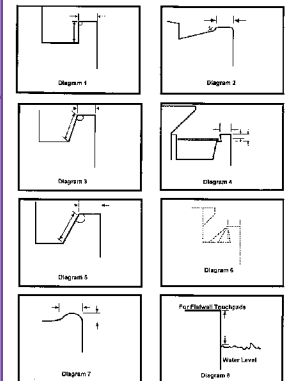

CAD-TP/P Touchpad Caddy
Touchpad Caddy Provides safe storage and a convenient means to transport your touchpads to

the pool deck. Supports accommodate up to ten gutter-hung touchpads (five per side). Aluminum frame includes four free wheeling casters. Dimensions: 82" x 47" x 22" Weight: 105 lbs.

CAD-TP/P Storage Caddy $900.00