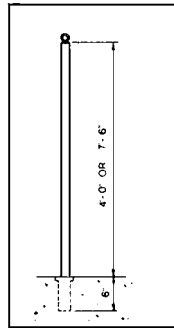

(Per foot, assembled, 25M plus). \$9.15 ea.

92-313.A 18"x30" Finish Line Flag

(Per foot, assembled, 25M plus). \$11.75 ea.

Stanchions

For supporting backstroke lines, finish lines, recall lines and splash curtains. Stainless steel tubing with top closure plug and eye bolt. Sliding collar with eyebolt is an optional accessory.

	Each	2+
38105 1.900" O.D. x .145" wall x 4'6"	\$257.50	\$242.55
38106 1.900" O.D. x .145" wall x 8'0"	402.20	378.85
38103 1.900" O.D. x .109" wall x 4'6"	208.10	196.50
38104 1.900" O.D. x .109" wall x 8'0"	329.20	310.05
38101 1.900" O.D. x .065" wall x 4'6"	136.25	128.35
38102 1.900" O.D. x .065" wall x 8'0"	198.85	187.30
38301 Sliding collar, with eye bolt	50.85	47.90