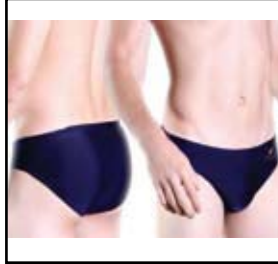

CHAMPIONSHIP SUITS

- FU RACER TECH SUIT - Ultrasonic Welded Seams

MEN'S FU RACER SIZE EA
SM-001-FU 24-32,30T-32T \$199.99

- ROCKET LIGHT TECH SUIT - 71% Polyamide, 29% Xtra Life Lycra

MEN'S ROCKET LIGHT SIZE EA
SM-001-LIGHT 24-32,30T-32T \$99.99