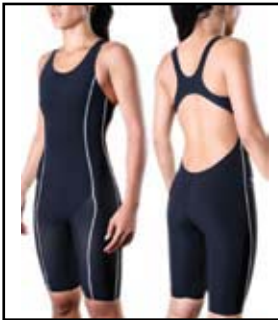

CHAMPIONSHIP SUITS

- FU RACER TECH SUIT - Ultrasonic Welded Seams

MEN'S FU RACER SIZE EA
SM-001-FU 24-32,30T-32T \$199.99

- ROCKET LIGHT TECH SUIT - 71% Polyamide, 29% Xtra Life Lycra

MEN'S ROCKET LIGHT SIZE EA
SM-001-LIGHT 24-32,30T-32T \$99.99

MEN'S ROCKET LIGHT SIZE EA
SMB-002 24-32,30T-32T \$39.99

WOMEN'S FU RACER SIZE EA
SW-001-FU 24-32 \$299.99

WOMEN'S ROCKET LIGHT SIZE EA
SW-001-LIGHT 24-32 \$99.99

WOMEN'S ROCKET LIGHT SIZE EA
SWK-001-LIGHT 24-32 \$199.99