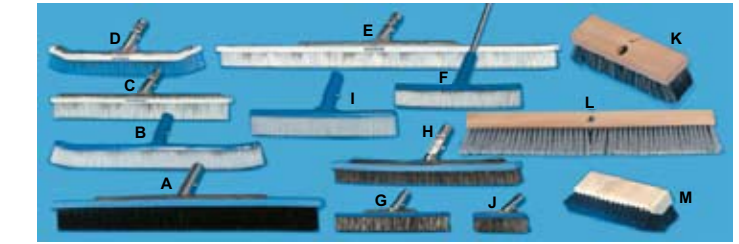

BRUSHES

Straight, curved, algae, acid and multi-purpose.

A. #R111342 24" CURVED BRUSH with five rows of blue nylon bristle (commercial usage).....	$25.95
B. #R111366 18" CURVED BRUSH with end cap. Will not tear or cut vinyl pool liners (residential usage).....	8.25
C. #400 18" STRAIGHT BRUSH with five rows of blue nylon bristle (residential or commercial use).....	19.50
D. #R111046 18" CURVED BRUSH with five rows of white nylon bristle (residential or commercial).....	14.85
E. #R111330 36" CURVED OLYMPIC BRUSH (commercial brush for large olympic pools).....	34.90
F. #R111741 12" SPA STRAIGHT BRUSH white nylon with 4ft pool attached.....	12.15
G. #R111626 10" ALUMINUM BACK ALGAE BRUSH 10" wide brush for concrete or plaster (commercial or hotel/motel pool).....	16.15
H. #R111646 18" COMMERCIAL ALGAE BRUSH (park districts or high school pools).....	26.50
I. #R111736 10" SPA CURVED BRUSH white nylon bristle brush. Great for spa or above-ground pools.....	7.75
J. #R111616 6" ALUMINUM BLACK ALGAE BRUSH for tough algae stains on plaster or concrete pools (commercial spa or residential pools).....	12.95
K. #6020 10" BLUE & WHITE ACID BRUSH great for acid washing pools B/4 filling.....	10.75
L. #3524 24" FLOOR BRUSH for cleaning smooth or rough floors with heavy dust and dirt (need to order threaded pole).....	19.95
M. #9600 10" DUAL SURFACE ACID BRUSH contoured shape conforms to pool, decks, gutters and spa's. Ideal for acid washing, too.....	11.55
#C60 60" HANDLE 1-1/8" dia. tapered end handle for acid brushes.....	5.45
#471 72" HANDLE 1-1/8" dia. tapered end handle for acid brushes.....	6.25
#471A 72" HANDLE 1-1/8" dia. with polypropylene tip threaded.....	8.10
#C96 84" TAPERED POLE longer for acid washing deep pools.....	10.00

POOL HAND SCRUBBERS

N. #8500 HAND HELD SCRUBBER with 2 white light duty pads for vinyl and fiberglass.....	$8.60
#8510 HAND HELD SCRUBBER with 2 blue medium duty pads for ceramic tile.....	8.80
#8520 HAND HELD SCRUBBER with 2 brown heavy duty pads for mineral and scale buildup.....	9.00
#8530 PAD replacement pads white only for #478.....	4.70
#8532 PAD replacement pads blue only for #478C.....	5.25
#8534 PAD replacement pads brown only for #478D.....	5.75