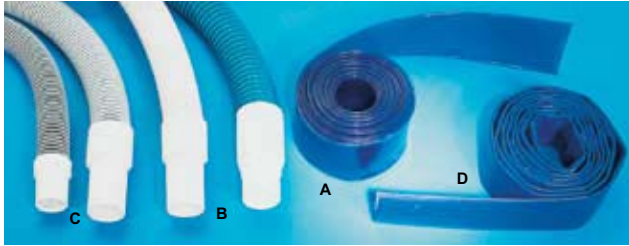

SWIMMING POOL VACUUM HOSES

A. #425 Service King

The ultimate hose for the service professional and commercial swimming pool. This hose combines flexibility with resistance to chemicals, abrasion, UV rays and vac-collapse. Easy to handle, this hose is available in 1-1/2" I.D., with swivel end or 2" I.D. with standard end fittings. With a smooth inner bore and dual extrusion construction, color blue.

C. #1990 Quality Above Ground Filter Hose By Plastiflex

This white or black hose comes with molded-on cuffs that eliminate leaking. Comes in 1-1/4" or 1-1/2" diameter.

#1990-02 1-1/4" x 2'.....	\$8.65	#1990-27 1-1/4" x 27'.....	\$24.05
#1990-03 1-1/4" x 3'.....	9.75	#1990-30 1-1/4" x 30'.....	29.25
#1990-04 1-1/4" x 3'.....	11.15	#1990-36 1-1/4" x 36'.....	35.10
#1990-06 1-1/4" x 6'.....	12.65	#1995-3 1-1/2" x 3'.....	10.65
#1990-08 1-1/4" x 8'.....	15.90	#1995-4 1-1/2" x 4'.....	12.10
#1990-18 1-1/4" x 18'.....	19.50	#1995-6 1-1/2" x 6'.....	15.35
#1990-20 1-1/4" x 20'.....	24.50	#1995-8 1-1/2" x 8'.....	19.90