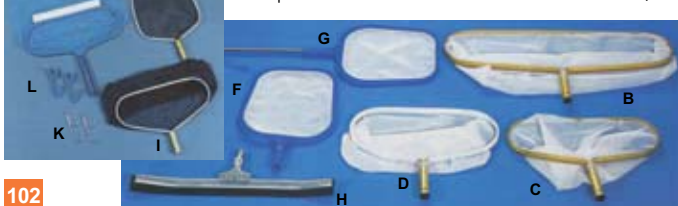

BRUSHES

Straight, curved, algae, acid and multi-purpose.

A. #R111342 24" CURVED BRUSH with five rows of blue nylon bristle (commercial usage).....	$25.95
B. #R111366 18" CURVED BRUSH with end cap. Will not tear or cut vinyl pool liners (residential usage).....	8.25
C. #400 18" STRAIGHT BRUSH with five rows of blue nylon bristle (residential or commercial use).....	19.50
D. #R111046 18" CURVED BRUSH with five rows of white nylon bristle (residential or commercial).....	14.85
E. #R111330 36" CURVED OLYMPIC BRUSH (commercial brush for large olympic pools).....	34.90
F. #R111741 12" SPA STRAIGHT BRUSH white nylon with 4ft pool attached.....	12.15
G. #R111626 10" ALUMINUM BACK ALGAE BRUSH 10" wide brush for concrete or plaster (commercial or hotel/motel pool).....	16.15
H. #R111646 18" COMMERCIAL ALGAE BRUSH (park districts or high school pools).....	26.50
I. #R111736 10" SPA CURVED BRUSH white nylon bristle brush. Great for spa or above-ground pools.....	7.75
J. #R111616 6" ALUMINUM BLACK ALGAE BRUSH for tough algae stains on plaster or concrete pools (commercial spa or residential pools).....	12.95
K. #6020 10" BLUE & WHITE ACID BRUSH great for acid washing pools B/4 filling.....	10.75
L. #3524 24" FLOOR BRUSH for cleaning smooth or rough floors with heavy dust and dirt (need to order threaded pole).....	19.95
M. #9600 10" DUAL SURFACE ACID BRUSH contoured shape conforms to pool, decks, gutters and spa's. Ideal for acid washing, too.....	11.55
#C60 60" HANDLE 1-1/8" dia. tapered end handle for acid brushes.....	5.45
#471 72" HANDLE 1-1/8" dia. tapered end handle for acid brushes.....	6.25
#471A 72" HANDLE 1-1/8" dia. with polypropylene tip threaded.....	8.10
#C96 84" TAPERED POLE longer for acid washing deep pools.....	10.00

POOL HAND SCRUBBERS

N. #8500 HAND HELD SCRUBBER with 2 white light duty pads for vinyl and fiberglass.....	$8.60
#8510 HAND HELD SCRUBBER with 2 blue medium duty pads for ceramic tile.....	8.80
#8520 HAND HELD SCRUBBER with 2 brown heavy duty pads for mineral and scale buildup.....	9.00
#8530 PAD replacement pads white only for #478.....	4.70
#8532 PAD replacement pads blue only for #478C.....	5.25
#8534 PAD replacement pads brown only for #478D.....	5.75